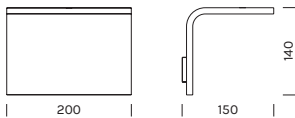

Item	Temperature	Finish
5522	M	-BI
	W	-RU
		-BV
		-NO