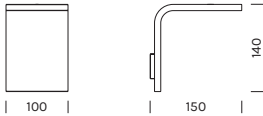

INDOOR - WALL

TURN

- alluminio

- aluminum

**Con 1 luce**
1 light version

5520	M 2700K	W 3000K
Power	16.0W	16.0W
Nominal lumen	1405.0lm	1430.0lm
CRI	>90	>90
Supply	220-240V	220-240V

Item	Temperature	Finish
5520	M	-BI
	W	-RU
		-BV
		-NO